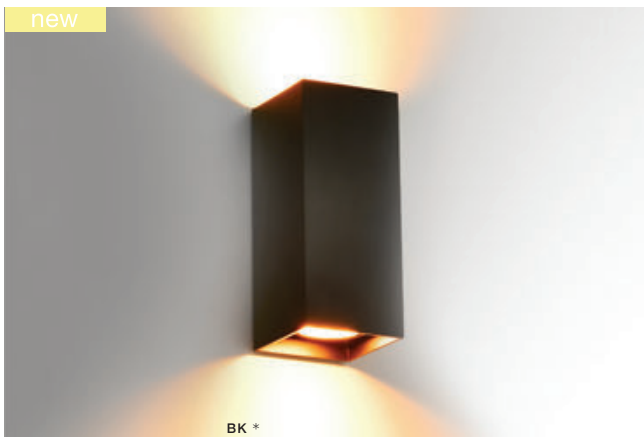

VELIA SQUARE

Indoor wall lamps

145

VELIA SQUARE 2

bulb not included

voltage: 230V	GU10 2x Max 50W <input type="checkbox"/>
IP20	installation place <input type="checkbox"/>

COLOUR / NEW INDEX NO.

- WHITE (WH) **AZ4403**
- BLACK (BK) **AZ4401**
- BRASS (BS) **AZ4402**