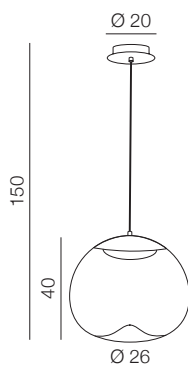

# Helena

new

24

**Helena A** LED

**AZ3341**

(brass)

LED 21W 1785lm 3000K  
metal/brass/glass

**Helena B** LED