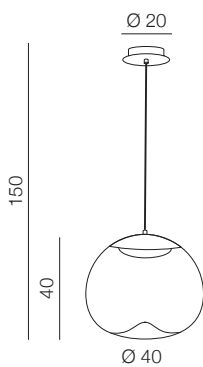

# Helena

new

24

**Helena A** LED

**AZ3341**

(brass)

LED 21W 1785lm 3000K  
metal/brass/glass

**Helena B** LED

**AZ3342**

(brass)

LED 14W 1190lm 3000K  
metal/brass/glass

**Helena C** LED

**AZ4668**

(brass)

LED 23W 1200lm 3000K  
metal/glass