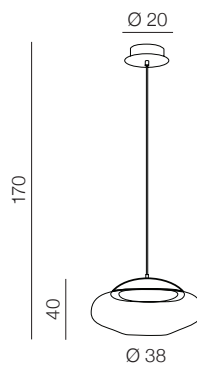

Helena C LED

AZ4668

(brass)

LED 23W 1200lm 3000K
metal/glass