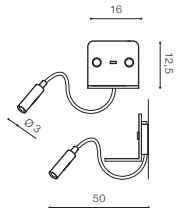

## VERA

LED integrated

voltage: 230V

LED 6W+3W 510lm+255lm 3000K

IP20

technical

installation place

specification

beam angle: 20°

COLOUR / NEW INDEX NO.

- WHITE (WH) . . . . . **AZ4417**
- BLACK (BK) . . . . . **AZ3201**

switch

usb socket