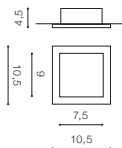

MINORKA

Downlights

MINORKA

bulb not included

voltage: 230V	GU10 1x Max 50W
IP20	
	installation place
	inlet opening 9cm

COLOUR / NEW INDEX NO.

- WHITE / BLACK (WH / BK) **AZ1362**
- BLACK / GOLD (BK/GO) **AZ2802**
- WHITE / WHITE (WH/WH) **AZ2801**
- BLACK / BLACK (BK/BK) **AZ4142**