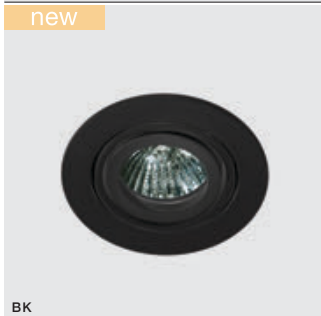

CARLO

Downlights

CARLO

bulb not included

voltage: 230V	GU10 1x Max 50W
IP20	
	installation place
	inlet opening Ø 7,7cm

COLOUR / NEW INDEX NO.

- ALUMINIUM (ALU) **AZ0804**
- WHITE (WH) **AZ0805**
- BLACK (BK) **AZ4141**