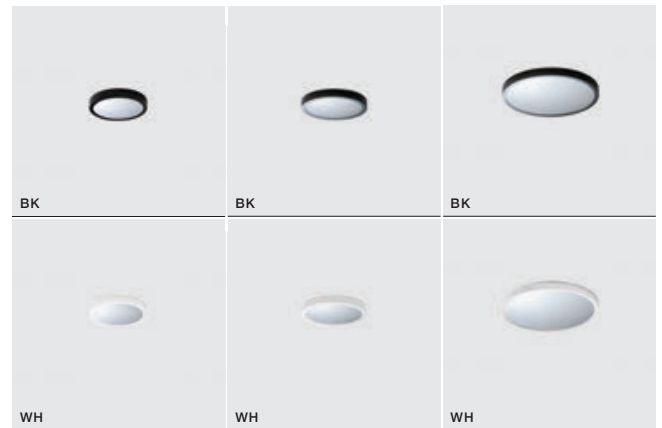

MALTA R

120

Downlights

MALTA R 18 3000K / 4000K

LED integrated

voltage: 230V	LED 12W 1100lm 3000K	
IP20	LED 12W 1100lm 4000K	
technical specification	installation place	
	beam angle: 115°	

COLOUR / NEW INDEX NO.

- 3000K WHITE (WH) **AZ4233**
- 3000K BLACK (BK) **AZ4235**
- 4000K WHITE (WH) **AZ4234**
- 4000K BLACK (BK) **AZ4236**

MALTA R 23 3000K / 4000K

LED integrated

voltage: 230V	LED 18W 1600lm 3000K	
IP20	LED 18W 1600lm 4000K	
technical specification	installation place	
	beam angle: 115°	

COLOUR / NEW INDEX NO.

- 3000K WHITE (WH) **AZ4237**
- 3000K BLACK (BK) **AZ4239**
- 4000K WHITE (WH) **AZ4238**
- 4000K BLACK (BK) **AZ4240**

MALTA R 30 3000K / 4000K

LED integrated

voltage: 230V	LED 24W 2200lm 3000K	
IP20	LED 24W 2200lm 4000K	
technical specification	installation place	
	beam angle: 115°	

COLOUR / NEW INDEX NO.

- 3000K WHITE (WH) **AZ4241**
- 3000K BLACK (BK) **AZ4243**
- 4000K WHITE (WH) **AZ4242**
- 4000K BLACK (BK) **AZ4244**

* - EXPLANATION SHORTCUT PAGE 2 (E)