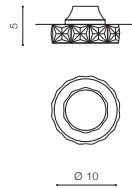

ESTER ROUND

Exclusive downlights

ESTER ROUND 1

bulb not included <input checked="" type="checkbox"/>	
voltage: 230V	connect GU10 1x Max 50W
IP20	
installation place <input type="checkbox"/>	
inlet opening Ø 6,5cm	

COLOUR / NEW INDEX NO.

- CHROME (CH) **AZ1449**
- GOLD (GO) **AZ1450**
- BLACK (BK) **AZ4175**

ESTER ROUND 2

bulb not included <input checked="" type="checkbox"/>	
voltage: 230V	connect GU10 1x Max 50W
IP20	
installation place <input type="checkbox"/>	
inlet opening Ø 6,5cm	