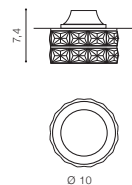

* - EXPLANATION SHORTCUT PAGE 2 (E)