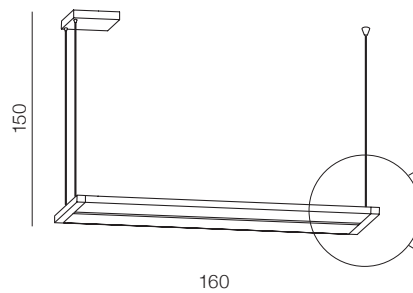

# Flash 130

21

new

**Flash 130** LED

**AZ4416**

(black)

LED 54W 4400lm 3000K  
metal acryl

**Flash** LED