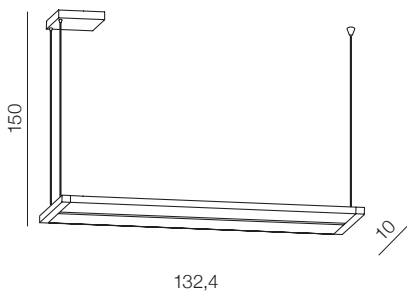

# Flash 130

21

new

**Flash 130** LED

**AZ4416**

(black)

LED 54W 4400lm 3000K  
metal acryl

**Flash** LED