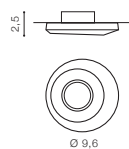

LORENZA

Exclusive downlights

LORENZA

voltage: 230V		connect GU10 1x Max 50W	bulb not included
IP20		installation place	
		inlet opening	Ø 7,0cm

COLOUR / NEW INDEX NO.

- WHITE MATT (WH) **AZ1476**
- CHROME (CH) **AZ1475**
- BLACK (BK) **AZ4174**