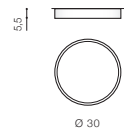

## MONZA R 22 CCT + REMOTE CONTROL

LED integrated

voltage: 230V	LED 20W 1400lm CCT		<b>LED</b>
IP20	installation place		
technical specification	beam angle: 110°		

COLOUR / NEW INDEX NO.

- BLACK (BK) . . . . . **AZ4758**
- WHITE (WH) . . . . . **AZ4757**
- CHAMPAGNE (CHA) . . . . . **AZ4756**

## MONZA R 30 CCT + REMOTE CONTROL

LED integrated

voltage: 230V	LED 30W 2100lm CCT		<b>LED</b>
IP20	installation place		
technical specification	beam angle: 110°		

COLOUR / NEW INDEX NO.

- BLACK (BK) . . . . . **AZ4761**
- WHITE (WH) . . . . . **AZ4760**
- CHAMPAGNE (CHA) . . . . . **AZ4759**

## MONZA R 40 CCT + REMOTE CONTROL

LED integrated

voltage: 230V	LED 50W 3500lm CCT		<b>LED</b>
IP20	installation place		
technical specification	beam angle: 110°		

COLOUR / NEW INDEX NO.

- BLACK (BK) . . . . . **AZ4764**
- WHITE (WH) . . . . . **AZ4763**
- CHAMPAGNE (CHA) . . . . . **AZ4762**

## MONZA R 50 CCT + REMOTE CONTROL

LED integrated

voltage: 230V	LED 80W 5500lm CCT		<b>LED</b>
IP20	installation place		
technical specification	beam angle: 110°		

COLOUR / NEW INDEX NO.

- BLACK (BK) . . . . . **AZ4767**
- WHITE (WH) . . . . . **AZ4766**
- CHAMPAGNE (CHA) . . . . . **AZ4765**