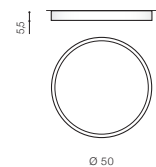

## MONZA R 30 CCT + REMOTE CONTROL

LED integrated

voltage: 230V	LED 30W 2100lm CCT		<b>LED</b>
IP20	installation place		
technical specification	beam angle: 110°		

COLOUR / NEW INDEX NO.

- BLACK (BK) . . . . . **AZ4761**
- WHITE (WH) . . . . . **AZ4760**
- CHAMPAGNE (CHA) . . . . . **AZ4759**

## MONZA R 40 CCT + REMOTE CONTROL

LED integrated

voltage: 230V	LED 50W 3500lm CCT		<b>LED</b>
IP20	installation place		
technical specification	beam angle: 110°		

COLOUR / NEW INDEX NO.

- BLACK (BK) . . . . . **AZ4764**
- WHITE (WH) . . . . . **AZ4763**
- CHAMPAGNE (CHA) . . . . . **AZ4762**

## MONZA R 50 CCT + REMOTE CONTROL

LED integrated

voltage: 230V	LED 80W 5500lm CCT		<b>LED</b>
IP20	installation place		
technical specification	beam angle: 110°		

COLOUR / NEW INDEX NO.

- BLACK (BK) . . . . . **AZ4767**
- WHITE (WH) . . . . . **AZ4766**
- CHAMPAGNE (CHA) . . . . . **AZ4765**