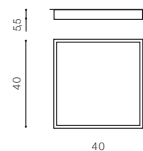

MONZA S 40 CCT + REMOTE CONTROL

LED integrated

voltage: 230V	LED 50W 3500lm CCT
IP20	
technical	installation place
specification	beam angle: 110°

LED

COLOUR / NEW INDEX NO.

- BLACK (BK) **AZ4776**
- WHITE (WH) **AZ4775**
- CHAMPAGNE (CHA) **AZ4774**