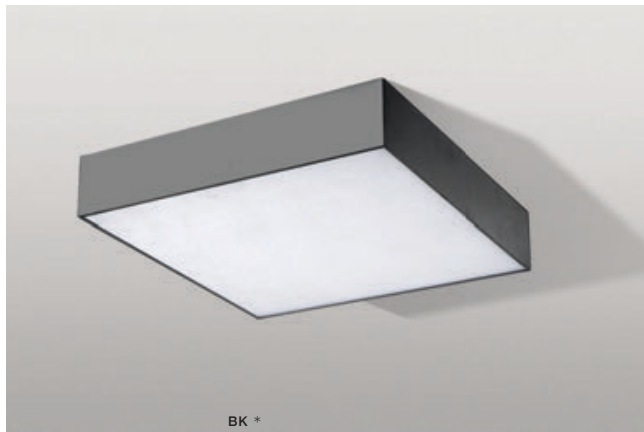

MONZA S CCT

Exposed downlights

MONZA S 22 CCT + REMOTE CONTROL

LED integrated

voltage: 230V	LED 20W 1400lm CCT
IP20	
technical	installation place
specification	beam angle: 110°

COLOUR / NEW INDEX NO.

- BLACK (BK) **AZ4770**
- WHITE (WH) **AZ4769**
- CHAMPAGNE (CHA) **AZ4768**

MONZA S 30 CCT + REMOTE CONTROL

LED integrated

voltage: 230V	LED 30W 2100lm CCT
IP20	
technical	installation place
specification	beam angle: 110°

LED

COLOUR / NEW INDEX NO.

- BLACK (BK) **AZ4773**
- WHITE (WH) **AZ4772**
- CHAMPAGNE (CHA) **AZ4771**

MONZA S 40 CCT + REMOTE CONTROL

LED integrated

voltage: 230V	LED 50W 3500lm CCT
IP20	
technical	installation place
specification	beam angle: 110°

LED

COLOUR / NEW INDEX NO.

- BLACK (BK) **AZ4776**
- WHITE (WH) **AZ4775**
- CHAMPAGNE (CHA) **AZ4774**