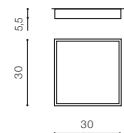

MONZA S 30 CCT + REMOTE CONTROL

LED integrated

voltage: 230V	LED 30W 2100lm CCT
IP20	
technical	installation place
specification	beam angle: 110°

LED

COLOUR / NEW INDEX NO.

- BLACK (BK) **AZ4773**
- WHITE (WH) **AZ4772**
- CHAMPAGNE (CHA) **AZ4771**

MONZA S 40 CCT + REMOTE CONTROL

LED integrated

voltage: 230V	LED 50W 3500lm CCT
IP20	
technical	installation place
specification	beam angle: 110°

LED

COLOUR / NEW INDEX NO.

- BLACK (BK) **AZ4776**
- WHITE (WH) **AZ4775**
- CHAMPAGNE (CHA) **AZ4774**