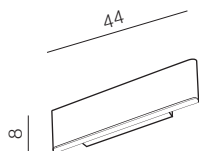

# Norman

new 20

1 BLACK

1 WHITE

2 WOOD

**Norman Wall XL** (LED)

- new 1 AZ4179 (black)
- 2 AZ1685 (white)

LED 23W 1200lm 3000K  
metal acryl