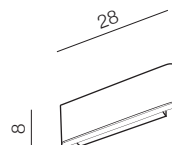

- new 1 AZ4178 (black)
- 2 AZ1683 (white)

LED 13W 800lm 3000K
metal acryl