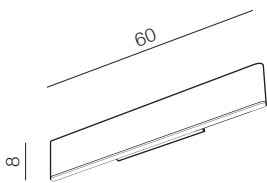

# Norman

new 20

1 BLACK

1 WHITE

2 WOOD

**Norman Wall XL** (LED)

- new 1 AZ4179 (black)
- 2 AZ1685 (white)

LED 23W 1200lm 3000K  
metal acryl