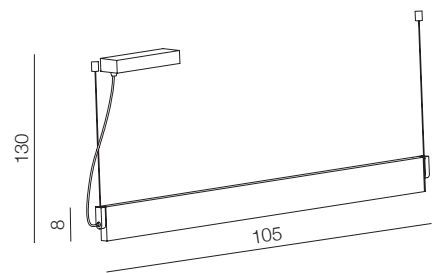

**Norman Wall L** (LED)

- new 1 AZ4177 (black)
- 2 AZ1684 (white)

LED 17W 1000lm 3000K  
metal acryl

**Norman Wall M** (LED)

- new 1 AZ4178 (black)
- 2 AZ1683 (white)

LED 13W 800lm 3000K  
metal acryl

**Norman XL** (LED)