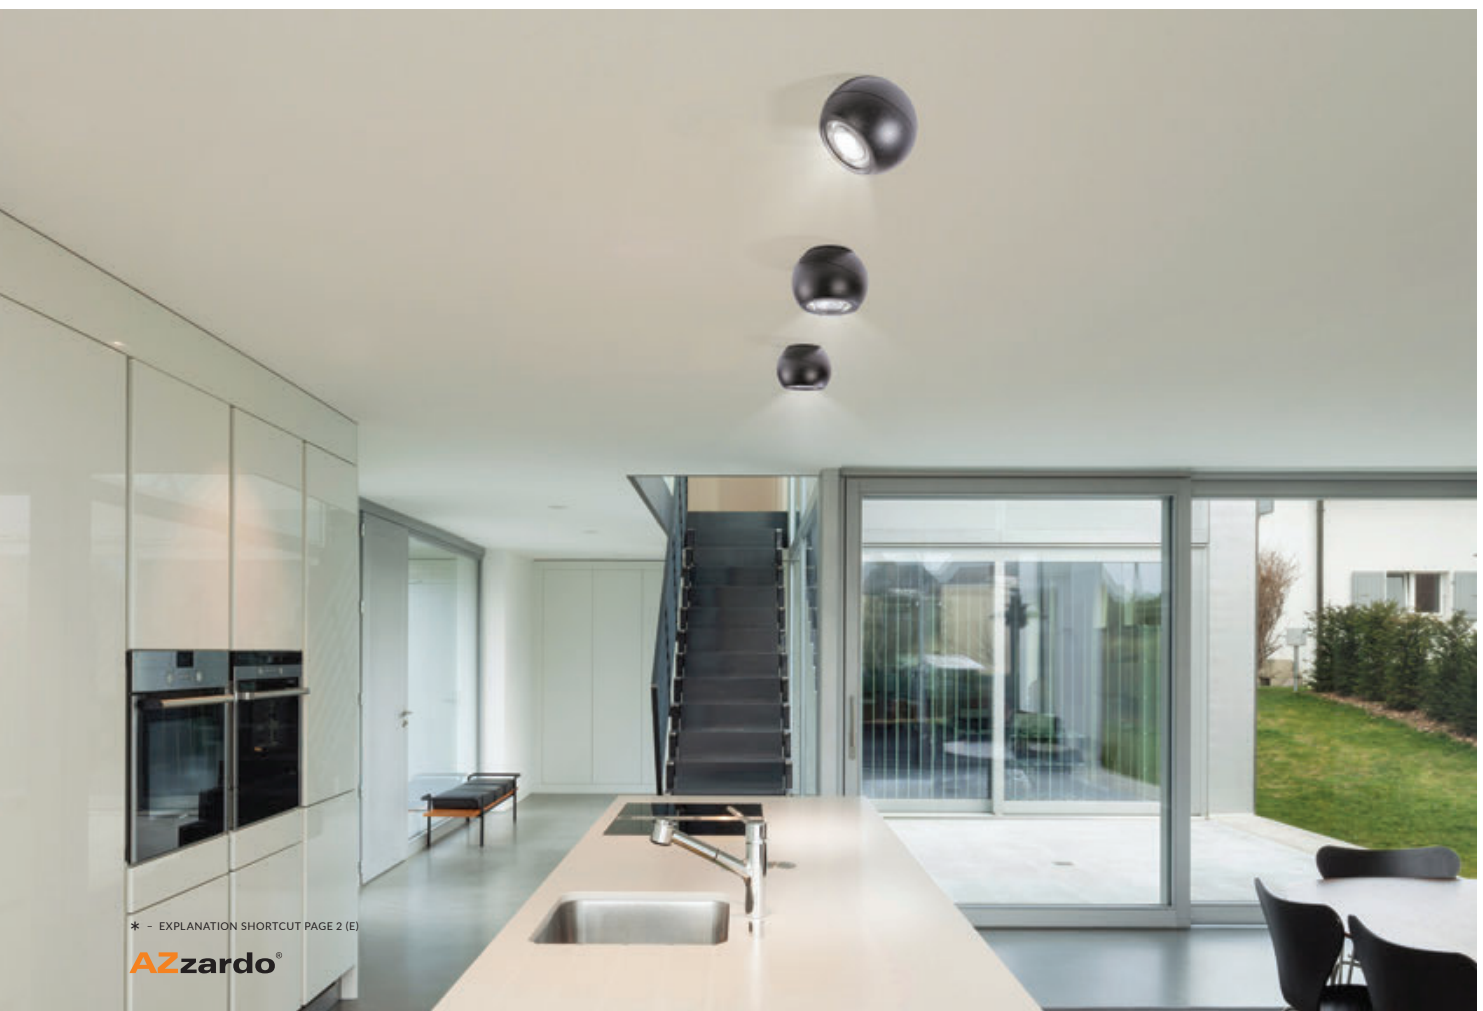

technical

installation place

specification

beam angle: 60°

COLOUR / NEW INDEX NO.

- WHITE (WH) **AZ4517**
- BLACK (BK) **AZ4518**

TILT 40°

ROTATION 360°