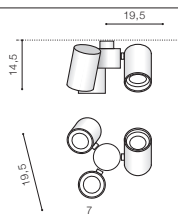

MAKALU

Exposed downlights

BK *

MAKALU 1

bulb not included

voltage: 230V	connect GU10 1x Max 50W
IP20	
	installation place

COLOUR / NEW INDEX NO.

- BLACK (BK) **AZ4210**
- WHITE (WH) **AZ4211**

WH *

MAKALU 2

bulb not included

voltage: 230V	connect GU10 2x Max 50W
IP20	
	installation place

COLOUR / NEW INDEX NO.

- BLACK (BK) **AZ4212**
- WHITE (WH) **AZ4213**

BK *

MAKALU 3

bulb not included

voltage: 230V	connect GU10 3x Max 50W
IP20	
	installation place

COLOUR / NEW INDEX NO.

- BLACK (BK) **AZ4214**
- WHITE (WH) **AZ4215**

* - EXPLANATION SHORTCUT PAGE 2 (E)