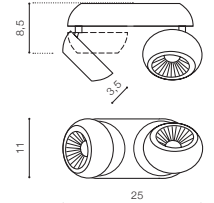

- WHITE (WH) . . . . . **AZ4196**
- BLACK (BK) . . . . . **AZ4197**

**OJOS 2**

LED integrated

voltage: 230V	LED 12W 950lm 3000K		
IP20	installation place <input type="checkbox"/>		
technical specification	beam angle: 24°	<input type="checkbox"/>	

COLOUR / NEW INDEX NO.

- WHITE (WH) . . . . . **AZ4198**
- BLACK (BK) . . . . . **AZ4199**

\* - EXPLANATION SHORTCUT PAGE 2 (E)