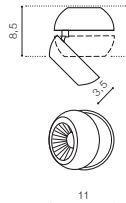

# OJOS

Exposed downlights

**OJOS 1**

LED integrated

voltage: 230V	LED 9W 700lm 3000K		
IP20	installation place <input type="checkbox"/>		
technical specification	beam angle: 24°	<input type="checkbox"/>	

COLOUR / NEW INDEX NO.

- WHITE (WH) . . . . . **AZ4196**
- BLACK (BK) . . . . . **AZ4197**

**OJOS 2**

LED integrated

voltage: 230V	LED 12W 950lm 3000K		
IP20	installation place <input type="checkbox"/>		
technical specification	beam angle: 24°	<input type="checkbox"/>	

COLOUR / NEW INDEX NO.

- WHITE (WH) . . . . . **AZ4198**
- BLACK (BK) . . . . . **AZ4199**

\* - EXPLANATION SHORTCUT PAGE 2 (E)