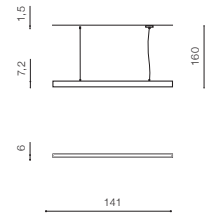

COLOUR / NEW INDEX NO.

- WHITE (WH) **AZ4570**
- BLACK (BK) **AZ4569**

LINNEA 140 PENDANT CCT

LED integrated

voltage: 230V	LED 54W 3100lm		LED
IP20	3000K/4000K/5500K		
technical specification	installation place	<input type="checkbox"/>	<input type="checkbox"/>
	beam angle: 120°	<input type="checkbox"/>	<input type="checkbox"/>

COLOUR / NEW INDEX NO.

- WHITE (WH) **AZ4572**
- BLACK (BK) **AZ4571**

* - EXPLANATION SHORTCUT PAGE 2 (E)