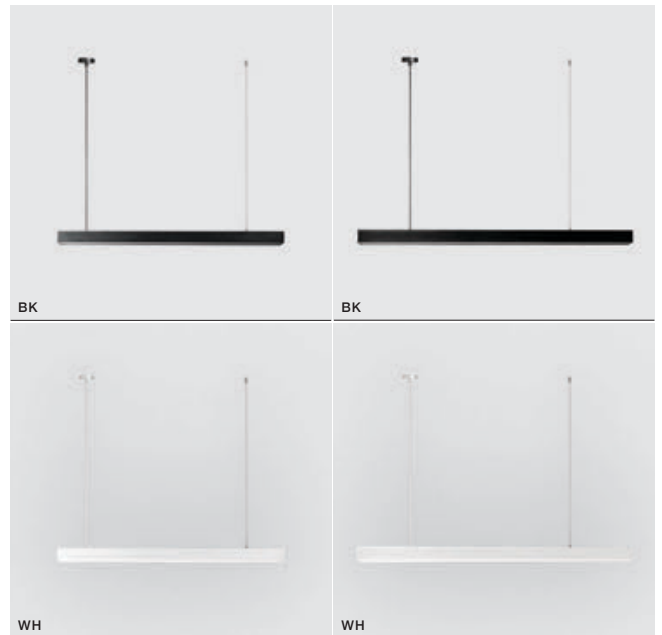

LINNEA PENDANT

Exposed downlights

LINNEA 112 PENDANT CCT

LED integrated

voltage: 230V	LED 48W 2700lm		LED
IP20	3000K/4000K/5500K		
technical specification	installation place	<input type="checkbox"/>	<input type="checkbox"/>
	beam angle: 120°	<input type="checkbox"/>	<input type="checkbox"/>

COLOUR / NEW INDEX NO.

- WHITE (WH) **AZ4570**
- BLACK (BK) **AZ4569**

LINNEA 140 PENDANT CCT

LED integrated

voltage: 230V	LED 54W 3100lm		LED
IP20	3000K/4000K/5500K		
technical specification	installation place	<input type="checkbox"/>	<input type="checkbox"/>
	beam angle: 120°	<input type="checkbox"/>	<input type="checkbox"/>

COLOUR / NEW INDEX NO.

- WHITE (WH) **AZ4572**
- BLACK (BK) **AZ4571**

* - EXPLANATION SHORTCUT PAGE 2 (E)