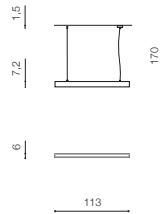

LINNEA PENDANT

Exposed downlights

LINNEA 112 PENDANT CCT

LED integrated

voltage: 230V	LED 48W 2700lm		LED
IP20	3000K/4000K/5500K		
technical specification	installation place	<input type="checkbox"/>	<input type="checkbox"/>
	beam angle: 120°	<input type="checkbox"/>	<input type="checkbox"/>

COLOUR / NEW INDEX NO.

- WHITE (WH) **AZ4570**
- BLACK (BK) **AZ4569**

LINNEA 140 PENDANT CCT

LED integrated

voltage: 230V	LED 54W 3100lm		LED
IP20	3000K/4000K/5500K		
technical specification	installation place	<input type="checkbox"/>	<input type="checkbox"/>
	beam angle: 120°	<input type="checkbox"/>	<input type="checkbox"/>

COLOUR / NEW INDEX NO.

- WHITE (WH) **AZ4572**
- BLACK (BK) **AZ4571**

* - EXPLANATION SHORTCUT PAGE 2 (E)