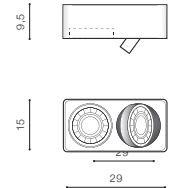

WH *

PAOLA 2 230V

bulb not included

voltage: 230V	connect 2x ES111 Max 16W or	
IP20	ADAP111 + GU10 Max 50W	
	installation place	

COLOUR / NEW INDEX NO.

- WHITE (WH) **AZ4132**
- BLACK (BK) **AZ4134**

WH

WH