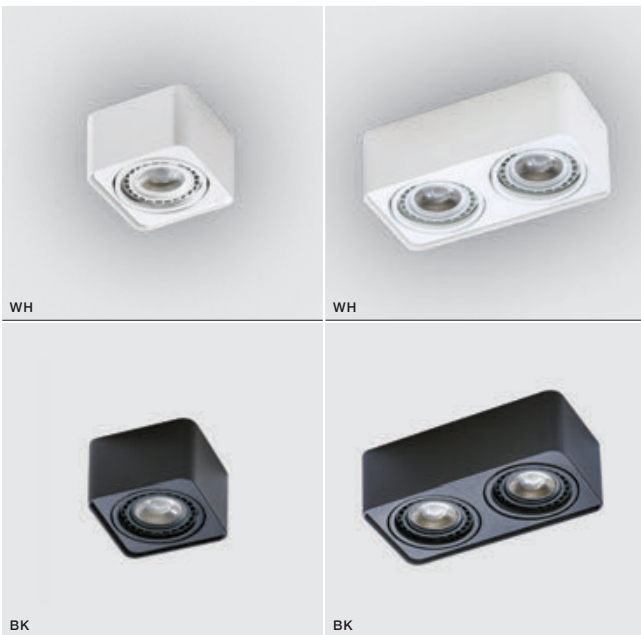

PAOLA 230V

Exposed downlights

BK *

PAOLA 1 230V

bulb not included

voltage: 230V	connect 1x ES111 Max 16W or	
IP20	ADAP111 + GU10 Max 50W	
	installation place	

COLOUR / NEW INDEX NO.

- WHITE (WH) **AZ4128**
- BLACK (BK) **AZ4130**

WH *

PAOLA 2 230V

bulb not included

voltage: 230V	connect 2x ES111 Max 16W or	
IP20	ADAP111 + GU10 Max 50W	
	installation place	

COLOUR / NEW INDEX NO.

- WHITE (WH) **AZ4132**
- BLACK (BK) **AZ4134**

WH

WH