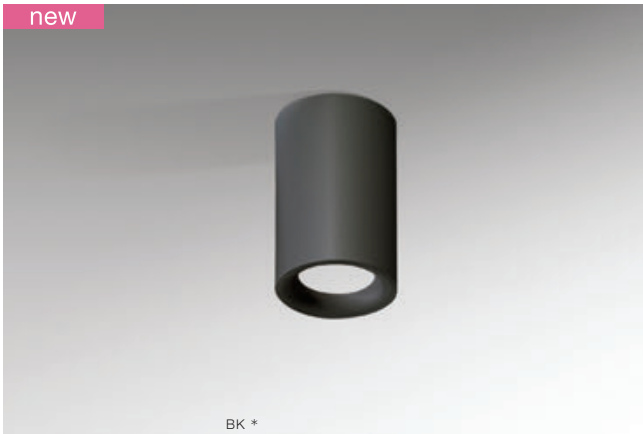

# EIGER IP54

Exposed downlights

## EIGER IP54

bulb not included

voltage: 230V	GU10 1x MAX 50W
IP54	installation place

### COLOUR / NEW INDEX NO.

- BLACK (BK) . . . . . **AZ4260**
- BLACK / GOLD (BK/GO) . . . . . **AZ4261**
- WHITE (WH) . . . . . **AZ4259**

RECOMMENDED FOR DROPPED CEILING

\* - EXPLANATION SHORTCUT PAGE 2 (E)