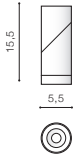

SANTOS

Exposed downlights

SANTOS 3000K

LED integrated

voltage: 230V	LED 12W 800lm 3000K	
IP20		
technical specification	installation place	
	beam angle: 37°	

COLOUR / NEW INDEX NO.

- WHITE / GOLD (WH/GO) **AZ2417**
- BLACK / GOLD (BK/GO) **AZ2416**
- WHITE / WHITE (WH/WH) **AZ4182**
- BLACK / BLACK (BK/BK) **AZ4181**

SANTOS GU10

bulb not included

voltage: 230V	GU10 1x Max 50W	
IP20		
	installation place	

COLOUR / NEW INDEX NO.

- BLACK (BK) **AZ4201**
- WHITE (WH) **AZ4200**

* - EXPLANATION SHORTCUT PAGE 2 (E)