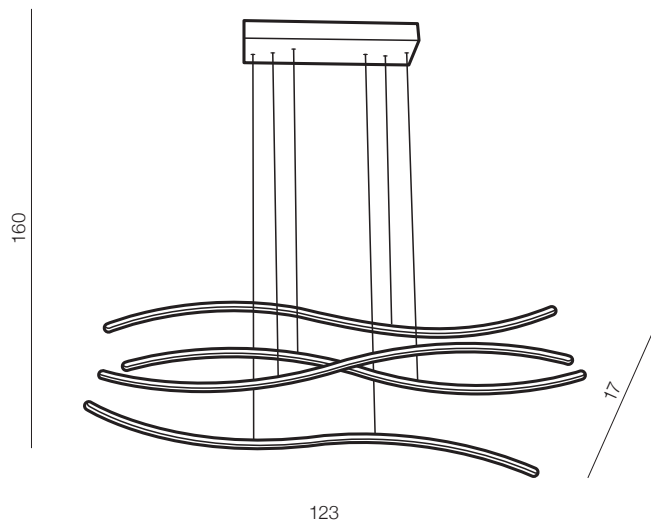

## Waves LED

- 1 AZ2912 (black)
- 2 AZ2913 (white)
- new 3 AZ4058 (gold)

LED 70W 4900lm 3000K DIMM  
aluminium/acrylic