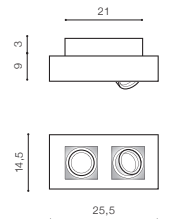

# NIKEA

Exposed downlights

**NIKEA 1 GU10**

bulb not included

voltage: 230V	GU10 1x Max 50W
IP20	
	installation place

COLOUR / NEW INDEX NO.

- WHITE / BLACK (WH / BK) . . . . . **AZ4430**
- WHITE (WH) . . . . . **AZ4431**
- BLACK (BK) . . . . . **AZ4432**

\* - EXPLANATION SHORTCUT PAGE 2 (E)

**NIKEA 1 ES111**

bulb not included

voltage: 230V	ES111 1x Max 16W	
IP20	installation place	

COLOUR / NEW INDEX NO.

- WHITE / BLACK (WH / BK) . . . . . **AZ4436**
- WHITE (WH). . . . . **AZ4437**
- BLACK (BK). . . . . **AZ4438**

**NIKEA 2 ES111**

bulb not included

voltage: 230V	ES111 2x Max 16W	
IP20	installation place	

COLOUR / NEW INDEX NO.

- WHITE / BLACK (WH / BK) . . . . . **AZ4439**
- WHITE (WH). . . . . **AZ4440**
- BLACK (BK). . . . . **AZ4441**