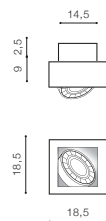

\* - EXPLANATION SHORTCUT PAGE 2 (E)

**NIKEA 1 ES111**

bulb not included

voltage: 230V	ES111 1x Max 16W	
IP20	installation place	

COLOUR / NEW INDEX NO.

- WHITE / BLACK (WH / BK) . . . . . **AZ4436**
- WHITE (WH). . . . . **AZ4437**
- BLACK (BK). . . . . **AZ4438**

**NIKEA 2 ES111**

bulb not included

voltage: 230V	ES111 2x Max 16W	
IP20	installation place	

COLOUR / NEW INDEX NO.

- WHITE / BLACK (WH / BK) . . . . . **AZ4439**
- WHITE (WH). . . . . **AZ4440**
- BLACK (BK). . . . . **AZ4441**