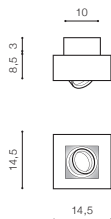

# NIKEA

Exposed downlights

**NIKEA 1 GU10**

bulb not included

voltage: 230V	GU10 1x Max 50W
IP20	
	installation place

COLOUR / NEW INDEX NO.

- WHITE / BLACK (WH / BK) . . . . . **AZ4430**
- WHITE (WH) . . . . . **AZ4431**
- BLACK (BK) . . . . . **AZ4432**

\* - EXPLANATION SHORTCUT PAGE 2 (E)

**NIKEA 1 ES111**

bulb not included

voltage: 230V	ES111 1x Max 16W	
IP20	installation place	

COLOUR / NEW INDEX NO.

- WHITE / BLACK (WH / BK) . . . . . **AZ4436**
- WHITE (WH). . . . . **AZ4437**
- BLACK (BK). . . . . **AZ4438**