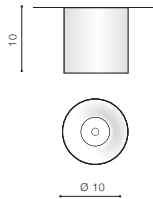

MANE

76

Exposed downlights

MANE 20W

LED integrated

voltage: 230V	LED 20W 1600lm 3000K	
IP20		
technical specification	installation place	
	beam angle: 23°	

COLOUR / NEW INDEX NO.

- BLACK (BK) **AZ4153**
- WHITE (WH) **AZ4152**
- GOLD (GO) **AZ4154**

MANE 20W DIMM

LED integrated

voltage: 230V	LED 20W DIMM 1600lm 3000K	
IP20		
technical specification	installation place	
	beam angle: 23°	

COLOUR / NEW INDEX NO.

- BLACK (BK) **AZ4325**
- WHITE (WH) **AZ4327**
- GOLD (GO) **AZ4326**