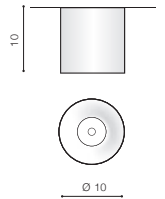

MANE

76

Exposed downlights

MANE 20W

LED integrated

voltage: 230V	LED 20W 1600lm 3000K	
IP20		
technical specification	installation place	
	beam angle: 23°	

COLOUR / NEW INDEX NO.

- BLACK (BK) **AZ4153**
- WHITE (WH) **AZ4152**
- GOLD (GO) **AZ4154**

MANE 20W DIMM

LED integrated

voltage: 230V	LED 20W DIMM 1600lm 3000K	
IP20		
technical specification	installation place	
	beam angle: 23°	

COLOUR / NEW INDEX NO.

- BLACK (BK) **AZ4325**
- WHITE (WH) **AZ4327**
- GOLD (GO) **AZ4326**