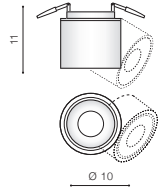

- 3000K WHITE (WH) **AZ2856**
- 3000K BLACK (BK) **AZ2857**
- 4000K WHITE (WH) **AZ4554**
- 4000K BLACK (BK) **AZ4553**

WH

BK

BK / BK *

COSTA SPOT

LED integrated

voltage: 230V	LED 12W 1020lm 3000K		
IP20			
technical specification	installation place		
	inlet opening Ø 9cm		
	beam angle: 22°		

COLOUR / NEW INDEX NO.

- WHITE/WHITE (WH/WH) **AZ2705**
- BLACK/BLACK (BK/BK) **AZ2706**

WH

BK

* - EXPLANATION SHORTCUT PAGE 2 (E)