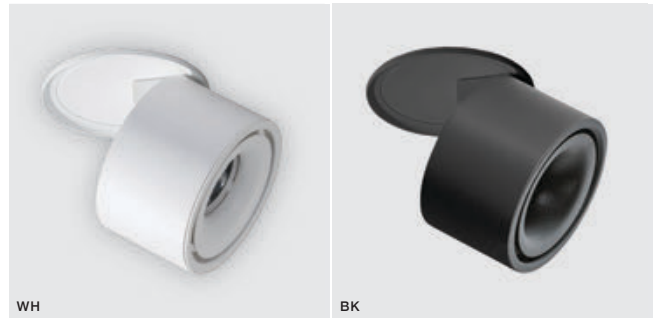

COSTA

72

Exposed downlights

WH *

COSTA 3000K / 4000K

LED integrated

voltage: 230V	LED 12W 1000lm 3000K		
IP20	LED 12W 1100lm 4000K		
technical specification	installation place		
	beam angle: 22°		

COLOUR / NEW INDEX NO.

- 3000K WHITE (WH) **AZ2856**
- 3000K BLACK (BK) **AZ2857**
- 4000K WHITE (WH) **AZ4554**
- 4000K BLACK (BK) **AZ4553**

WH

BK

BK / BK *

COSTA SPOT

LED integrated

voltage: 230V	LED 12W 1020lm 3000K		
IP20			
technical specification	installation place		
	inlet opening Ø 9cm		
	beam angle: 22°		

COLOUR / NEW INDEX NO.

- WHITE/WHITE (WH/WH) **AZ2705**
- BLACK/BLACK (BK/BK) **AZ2706**

WH

BK

* - EXPLANATION SHORTCUT PAGE 2 (E)