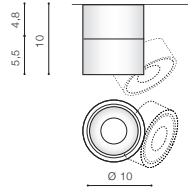

COSTA

72

Exposed downlights

WH *

COSTA 3000K / 4000K

LED integrated

voltage: 230V	LED 12W 1000lm 3000K		
IP20	LED 12W 1100lm 4000K		
technical specification	installation place		
	beam angle: 22°		

COLOUR / NEW INDEX NO.

- 3000K WHITE (WH) **AZ2856**
- 3000K BLACK (BK) **AZ2857**
- 4000K WHITE (WH) **AZ4554**
- 4000K BLACK (BK) **AZ4553**

WH

BK

BK / BK *

COSTA SPOT

LED integrated

voltage: 230V	LED 12W 1020lm 3000K		
IP20			
technical specification	installation place		
	inlet opening Ø 9cm		
	beam angle: 22°		

COLOUR / NEW INDEX NO.

- WHITE/WHITE (WH/WH) **AZ2705**
- BLACK/BLACK (BK/BK) **AZ2706**

WH

BK

* - EXPLANATION SHORTCUT PAGE 2 (E)