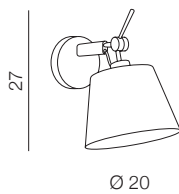

ZYTA S WALL + SHADE ZA GOLD

ZYTA S + SHADE ZA GOLD

ZYTA S TABLE + SHADE ZA GOLD

*Shades exchanging
not available for this lamp

Ø 20

Ø 18

Zyta Wall XS

- new 1 **AZ4187** (black/gold white)
- new 2 **AZ4185** (black/gold black)