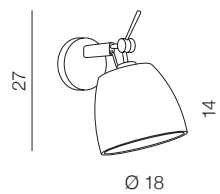

ZYTA S WALL + SHADE ZA GOLD

ZYTA S + SHADE ZA GOLD

ZYTA S TABLE + SHADE ZA GOLD

*Shades exchanging
not available for this lamp

Ø 20

Ø 18

Zyta Wall XS

- new 1 **AZ4187** (black/gold white)
- new 2 **AZ4185** (black/gold black)