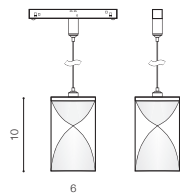

LED

technical

installation Track Magnetic – 52 or 27

specification

beam angle: 190°

COLOUR / NEW INDEX NO.

BLACK (BK) **AZ4629**

* - EXPLANATION SHORTCUT PAGE 2 (E)