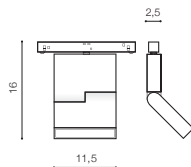

technical
specification

installation: Track Magnetic – 52 or 27

beam angle: 120°

COLOUR / NEW INDEX NO.

- WHITE (WH) **AZ4626**
- BLACK (BK) **AZ4625**

ROTATION POSSIBLE WITH
TRACK MAGNETIC27 ONLY

TILT 90°

ROTATION 360°

LED 12W 1300lm 3000K

IP20

LED 12W 1300lm 4000K

technical

specification

installation: Track Magnetic – 52 or 27

beam angle: 60°

COLOUR / NEW INDEX NO.