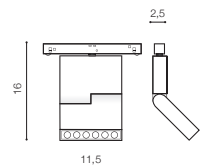

technical
specification

installation: Track Magnetic – 52 or 27

beam angle: 120°

COLOUR / NEW INDEX NO.

- WHITE (WH) **AZ4626**
- BLACK (BK) **AZ4625**

ROTATION POSSIBLE WITH
TRACK MAGNETIC27 ONLY

TILT 90°

ROTATION 360°

LED 12W 1300lm 3000K

IP20

LED 12W 1300lm 4000K

technical

specification

installation: Track Magnetic – 52 or 27

beam angle: 60°

COLOUR / NEW INDEX NO.

- 3000K WHITE (WH) **AZ4622**
- 3000K BLACK (BK) **AZ4621**
- 4000K WHITE (WH) **AZ4624**
- 4000K BLACK (BK) **AZ4623**

ROTATION POSSIBLE WITH
TRACK MAGNETIC27 ONLY

TILT 90°

ROTATION 350°

* - EXPLANATION SHORTCUT PAGE 2 (E)