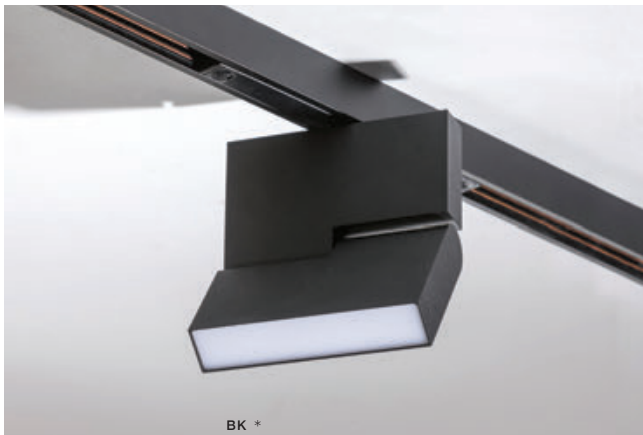

ALDO TRACK

Track Magnetic

BK *

ALDO TRACK MAGNETIC 12W MILKY120 3000K

LED integrated

voltage: 48V

LED 12W 900lm 3000K

IP20

technical
specification

installation: Track Magnetic – 52 or 27

beam angle: 120°

COLOUR / NEW INDEX NO.

- WHITE (WH) **AZ4626**
- BLACK (BK) **AZ4625**

ROTATION POSSIBLE WITH
TRACK MAGNETIC27 ONLY

TILT 90°

ROTATION 360°

WH

BK

WH

BK

WH *

ALDO TRACK MAGNETIC 12W POINTS60 3000K / 4000K

LED integrated

voltage: 48V

LED 12W 1300lm 3000K

IP20

LED 12W 1300lm 4000K

technical

specification

installation: Track Magnetic – 52 or 27

beam angle: 60°

COLOUR / NEW INDEX NO.