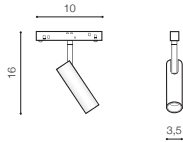

NIKO TRACK

Track Magnetic

NIKO TRACK MAGNETIC 7W 3000K / 4000K

LED integrated

voltage: 48V

IP20

technical specification

LED 7W 550lm 3000K

LED 7W 600lm 4000K

installation: Track Magnetic – 52 or 27

beam angle: 30°

NIKO 2 TRACK MAGNETIC 7W 3000K / 4000K

LED integrated

voltage: 48V

IP20

technical specification

LED 2x7W 550lm 3000K

LED 2x7W 600lm 4000K

installation: Track Magnetic – 52 or 27

beam angle: 30°

COLOUR / NEW INDEX NO.

- 4000K GOLD / BLACK (GO/BK) . . . **AZ4583**
- 3000K BLACK / BLACK (BK/BK) . . . **AZ4579**
- 3000K WHITE / BLACK (WH/BK) . . . **AZ4580**
- 4000K BLACK / BLACK (BK/BK) . . . **AZ4581**
- 4000K WHITE / BLACK (WH/BK) . . . **AZ4582**

COLOUR / NEW INDEX NO.

- 3000K GOLD / BLACK (GO/BK) . . . **AZ4588**
- 3000K BLACK / BLACK (BK/BK) . . . **AZ4584**
- 3000K WHITE / BLACK (WH/BK) . . . **AZ4585**
- 4000K BLACK / BLACK (BK/BK) . . . **AZ4586**
- 4000K WHITE / BLACK (WH/BK) . . . **AZ4587**