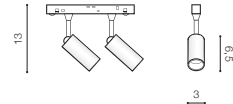

## NIKKI 2 TRACK MAGNETIC 3W 3000K

LED integrated

voltage: 48V

LED 2x3W 350lm 3000K

IP20

technical

installation: Track Magnetic – 52 or 27

specification

beam angle: 40°

COLOUR / NEW INDEX NO.

- BLACK / BLACK (BK/BK) . . . . . **AZ4592**
- GOLD / BLACK (GO/BK) . . . . . **AZ4594**
- WHITE / BLACK (WH/BK) . . . . . **AZ4593**

\* - EXPLANATION SHORTCUT PAGE 2 (E)