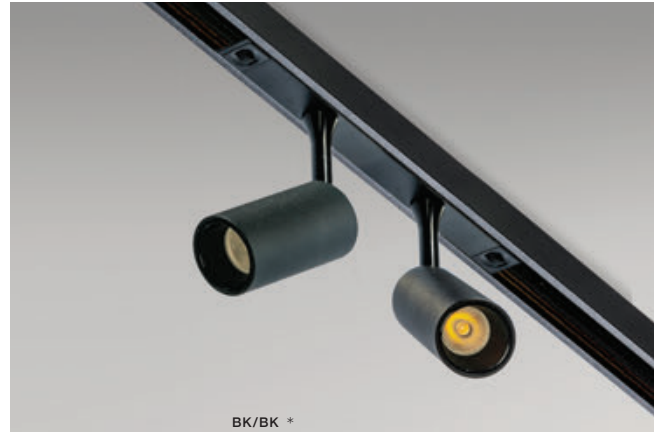

## NIKKI TRACK MAGNETIC 3W 3000K

LED integrated

voltage: 48V

LED 3W 350lm 3000K

IP20

technical

installation: Track Magnetic – 52 or 27

specification

beam angle: 40°

COLOUR / NEW INDEX NO.

- BLACK / BLACK (BK/BK) . . . . . **AZ4589**
- GOLD / BLACK (GO/BK) . . . . . **AZ4591**
- WHITE / BLACK (WH/BK) . . . . . **AZ4590**

BK/BK \*

## NIKKI 2 TRACK MAGNETIC 3W 3000K

LED integrated

voltage: 48V

LED 2x3W 350lm 3000K

IP20

technical

installation: Track Magnetic – 52 or 27

specification