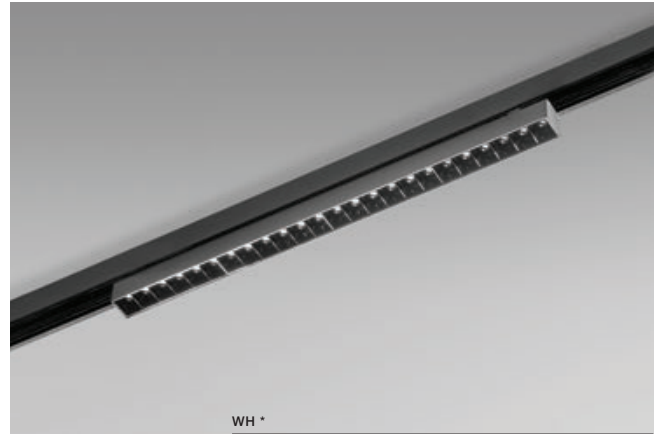

KIRA TRACK

Track Magnetic

BK *

WH *

KIRA TRACK MAGNETIC 12W POINTS60

3000K / 4000K

LED integrated

voltage: 48V

LED 12W 750lm 3000K

IP20

LED 12W 800lm 4000k

technical

installation place:

specification

beam angle: 60°

COLOUR / NEW INDEX NO.

IP20

LED 24W 1400lm 4000K

technical

installation place:

specification

beam angle: 60°

COLOUR / NEW INDEX NO.

- 3000K WHITE (WH) **AZ4600**
- 3000K BLACK (BK) **AZ4599**
- 4000K WHITE (WH) **AZ4602**
- 4000K BLACK (BK) **AZ4601**