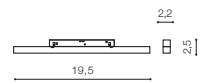

IP20

LED 24W 1400lm 4000K

technical

installation place:

specification

beam angle: 60°

COLOUR / NEW INDEX NO.

- 3000K WHITE (WH) **AZ4600**
- 3000K BLACK (BK) **AZ4599**
- 4000K WHITE (WH) **AZ4602**
- 4000K BLACK (BK) **AZ4601**