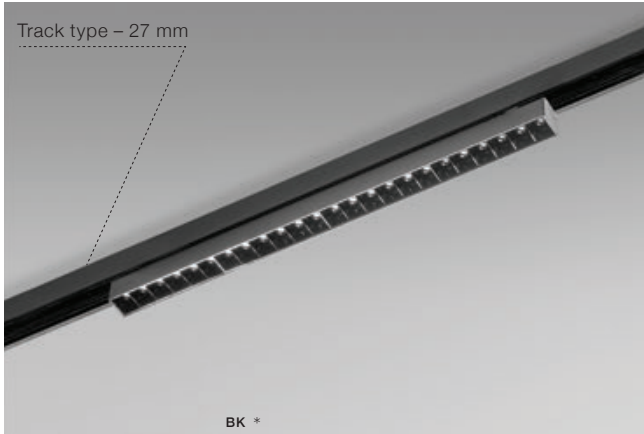

KIRA TRACK

Track Magnetic

BK *

WH *

KIRA TRACK MAGNETIC 12W POINTS60

3000K / 4000K

LED integrated

voltage: 48V

LED 12W 750lm 3000K

IP20

LED 12W 800lm 4000k

technical

installation place:

specification

beam angle: 60°

COLOUR / NEW INDEX NO.

IP20

LED 24W 1400lm 4000K

technical

installation place:

specification

beam angle: 60°

COLOUR / NEW INDEX NO.

- 3000K WHITE (WH) **AZ4600**
- 3000K BLACK (BK) **AZ4599**
- 4000K WHITE (WH) **AZ4602**
- 4000K BLACK (BK) **AZ4601**