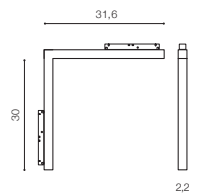

LED 24W 1300lm 4000K

installation: Track Magnetic – 52 or 27

beam angle: 120°

COLOUR / NEW INDEX NO.

- 3000K WHITE (WH) **AZ4618**
- 3000K BLACK (BK) **AZ4617**
- 4000K WHITE (WH) **AZ4620**
- 4000K BLACK (BK) **AZ4619**