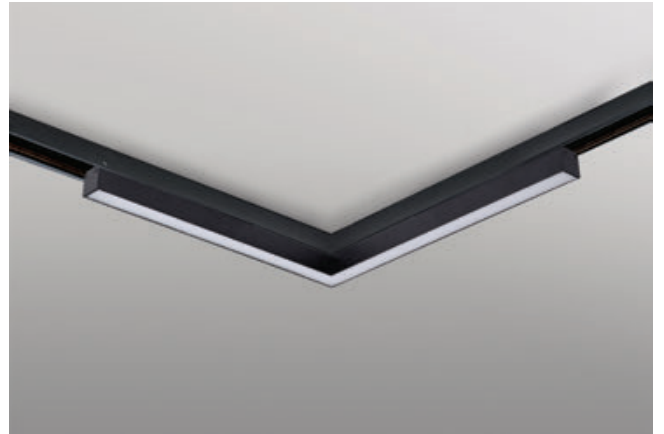

SAGA TRACK

Track Magnetic

SAGA TRACK MAGNETIC CORNER A 24W

MILKY120 3000K / 4000K

LED integrated

voltage: 48V

IP20

technical

specification

LED 24W 1200lm 3000K

LED 24W 1300lm 4000K

installation: Track Magnetic – 52 or 27

beam angle: 120°

COLOUR / NEW INDEX NO.

- 3000K WHITE (WH) **AZ4614**
- 3000K BLACK (BK) **AZ4613**
- 4000K WHITE (WH) **AZ4616**
- 4000K BLACK (BK) **AZ4615**

SAGA TRACK MAGNETIC CORNER B 24W

MILKY120 3000K / 4000K

LED integrated

voltage: 48V

IP20

technical

specification

LED 24W 1200lm 3000K