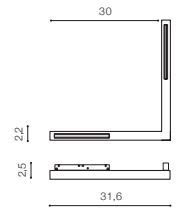

specification

LED 24W 1200lm 3000K

LED 24W 1300lm 4000K

installation: Track Magnetic – 52 or 27

beam angle: 120°

COLOUR / NEW INDEX NO.

- 3000K WHITE (WH) **AZ4614**
- 3000K BLACK (BK) **AZ4613**
- 4000K WHITE (WH) **AZ4616**
- 4000K BLACK (BK) **AZ4615**