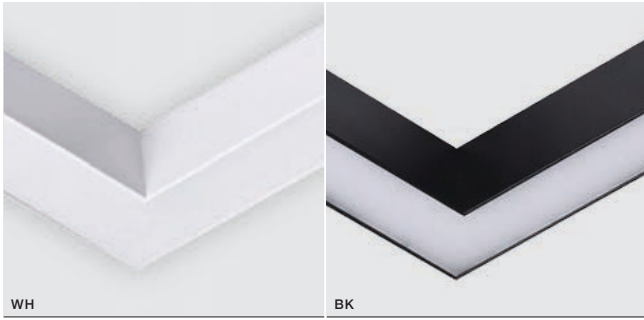

SAGA TRACK

Track Magnetic

SAGA TRACK MAGNETIC CORNER A 24W

MILKY120 3000K / 4000K

LED integrated

voltage: 48V

IP20

technical

specification

LED 24W 1200lm 3000K

LED 24W 1300lm 4000K

installation: Track Magnetic – 52 or 27

beam angle: 120°

COLOUR / NEW INDEX NO.

- 3000K WHITE (WH) **AZ4614**
- 3000K BLACK (BK) **AZ4613**
- 4000K WHITE (WH) **AZ4616**
- 4000K BLACK (BK) **AZ4615**

SAGA TRACK MAGNETIC CORNER B 24W

MILKY120 3000K / 4000K

LED integrated

voltage: 48V

IP20

technical

specification

LED 24W 1200lm 3000K