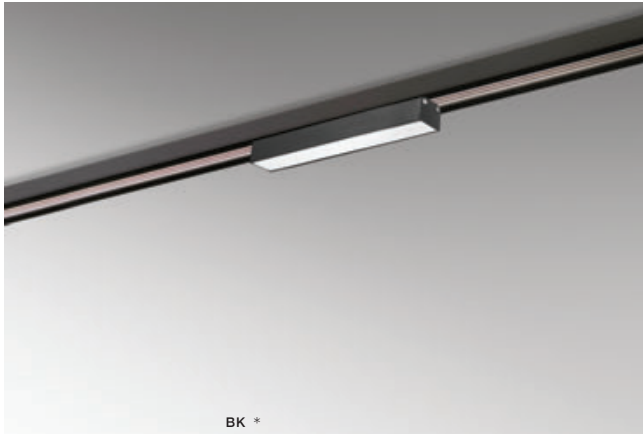

SAGA TRACK

Track Magnetic

BK *

SAGA TRACK MAGNETIC 12W MILKY120

3000K / 4000K

LED integrated

voltage: 48V

LED 12W 550lm 3000K

IP20

LED 12W 600lm 4000K

technical

installation: Track Magnetic – 52 or 27

specification

beam angle: 120°

COLOUR / NEW INDEX NO.

- 3000K WHITE (WH) **AZ4604**
- 3000K BLACK (BK) **AZ4603**
- 4000K WHITE (WH) **AZ4606**
- 4000K BLACK (BK) **AZ4605**