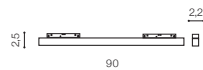

technical

installation: Track Magnetic – 52 or 27

specification

beam angle: 120°

COLOUR / NEW INDEX NO.

- 3000K WHITE (WH) **AZ4608**
- 3000K BLACK (BK) **AZ4607**
- 4000K WHITE (WH) **AZ4610**
- 4000K BLACK (BK) **AZ4609**

technical

installation: Track Magnetic – 52 or 27

specification

beam angle: 120°

COLOUR / NEW INDEX NO.

- WHITE (WH) **AZ4612**
- BLACK (BK) **AZ4611**

WH

BK