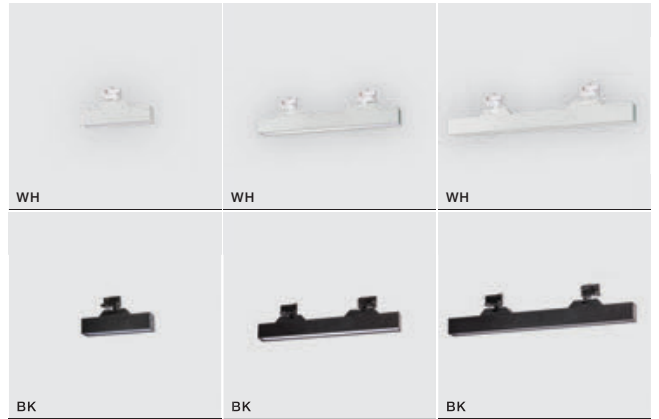

installation: Track 3 Line

beam angle: 120°

COLOUR / NEW INDEX NO.

WHITE (WH) . . . . . **AZ4566**

BLACK (BK) . . . . . **AZ4565**

TILT 45°      ROTATION 350°

WH

WH