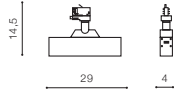

installation: Track 3 Line

beam angle: 120°

COLOUR / NEW INDEX NO.

WHITE (WH) . . . . . **AZ4564**

BLACK (BK) . . . . . **AZ4563**

TILT 45°      ROTATION 350°

BK \*