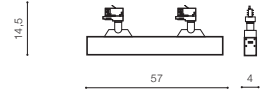

installation: Track 3 Line

beam angle: 120°

COLOUR / NEW INDEX NO.

WHITE (WH) . . . . . **AZ4566**

BLACK (BK) . . . . . **AZ4565**

TILT 45°      ROTATION 350°

WH

WH