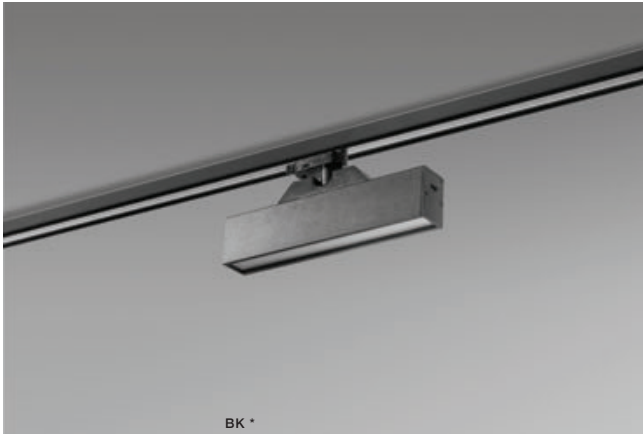

# LINNEA TRACK CCT

Track 3 Line

BK \*

## LINNEA 29 TRACK 12W CCT

LED integrated

voltage: 48V

IP20

technical

specification

LED 12W 700lm

3000K | 4000K | 5000K CCT