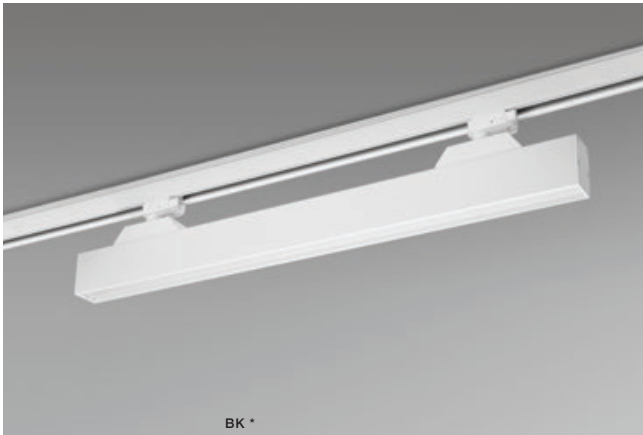

installation: Track 3 Line

beam angle: 120°

COLOUR / NEW INDEX NO.

WHITE (WH) . . . . . **AZ4564**

BLACK (BK) . . . . . **AZ4563**

TILT 45°      ROTATION 350°

BK \*