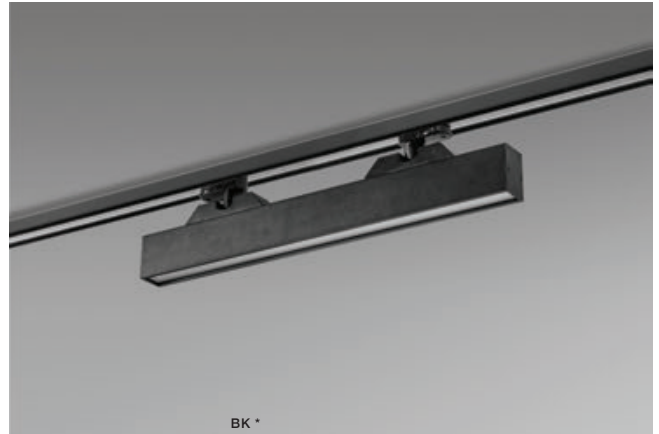

installation: Track 3 Line

beam angle: 120°

COLOUR / NEW INDEX NO.

WHITE (WH) . . . . . **AZ4568**

BLACK (BK) . . . . . **AZ4567**

TILT 45°      ROTATION 350°

BK \*