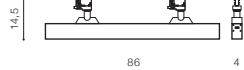

installation: Track 3 Line

beam angle: 120°

COLOUR / NEW INDEX NO.

WHITE (WH) . . . . . **AZ4568**

BLACK (BK) . . . . . **AZ4567**

TILT 45°      ROTATION 350°

BK \*