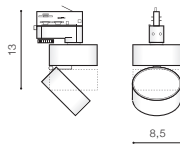

MONA TRACK

Track 3 Line

MONA TRACK 12W 3000K / 4000K

LED integrated

voltage: 230V

IP20

technical specification

LED 12W 1000lm 3000K

LED 12W 1000lm 4000K

installation: Track 3 Line

beam angle: 120°

COLOUR / NEW INDEX NO.

- ☐ 3000K WHITE (WH) **AZ4541**
- ☒ 3000K BLACK (BK) **AZ4542**
- ☐ 4000K WHITE (WH) **AZ4544**
- ☒ 4000K BLACK (BK) **AZ4543**

WH *

MONA TRACK 18W 3000K

LED integrated

voltage: 230V

IP20

technical specification

LED 18W 1500lm 3000K

installation: Track 3 Line

beam angle: 120°

COLOUR / NEW INDEX NO.

- ☐ WHITE (WH) **AZ4548**
- ☒ BLACK (BK) **AZ4547**