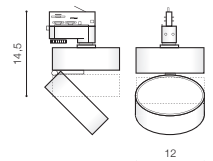

COLOUR / NEW INDEX NO.

- ☐ WHITE (WH) **AZ4548**
- ☒ BLACK (BK) **AZ4547**