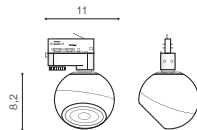

## SKYE TRACK 3 LINE 3000K

LED integrated

voltage: 48V

LED 12W 1300lm 3000K

IP20

**LED**

technical

installation place: Track 3 Line

specification

beam angle: 60°

COLOUR / NEW INDEX NO.

- WHITE (WH) . . . . . **AZ4519**
- BLACK (BK) . . . . . **AZ4520**

WH

BK

\* - EXPLANATION SHORTCUT PAGE 2 (E)