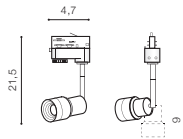

installation: Track 3 Line

technical

adjustable beam angle: 19°÷ 70°

specification

COLOUR / NEW INDEX NO.

- WHITE (WH) **AZ4558**
- BLACK (BK) **AZ4557**

BK *

LUMI FLEX TRACK 3 LINE 3000K

LED integrated

voltage: 230V

LED 5W 500lm 3000K

IP20

installation: Track 3 Line

technical

adjustable beam angle: 19°÷ 70°

specification