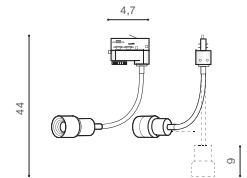

LUMI TRACK

Track 3 Line

LUMI TRACK 3 LINE 3000K

LED integrated

voltage: 230V

LED 5W 500lm 3000K

IP20

installation: Track 3 Line

technical

adjustable beam angle: 19°÷ 70°

specification

COLOUR / NEW INDEX NO.

- ☐ WHITE (WH) **AZ4558**
- ☒ BLACK (BK) **AZ4557**

LUMI FLEX TRACK 3 LINE 3000K

LED integrated

voltage: 230V

LED 5W 500lm 3000K

IP20

installation: Track 3 Line

technical

adjustable beam angle: 19°÷ 70°

specification

COLOUR / NEW INDEX NO.

- ☐ WHITE (WH) **AZ4560**
- ☒ BLACK (BK) **AZ4559**

WH

BK

WH

BK

* - EXPLANATION SHORTCUT PAGE 2 (E)