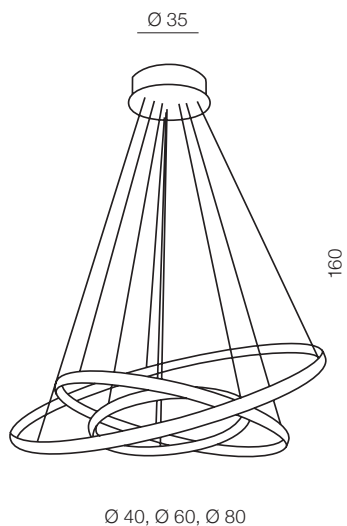

Brighton

new

12

Brighton 3 LED

- 1 AZ1609 (chrome)
- new 2 AZ4428 (black)
- new 3 AZ4429 (gold)

LED 55W 3300lm
3000K
metal crystals