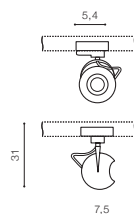

GULIA TRACK

Track 3 Line

GO *

BK

WH

GO

GULIA TRACK TRACK 3-LINE GU10

bulb not included

TILT 90°

ROTATION 360°