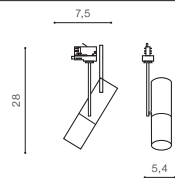

# LOLO TRACK

Track 3 Line

BK \*

## LOLO TRACK 3 LINE GU10

bulb not included

voltage: 230V	GU10 1x Max. 50W	
IP20	installation: Track 3 Line	

COLOUR / NEW INDEX NO.

- BLACK (BK) . . . . . **AZ4577**
- WHITE (WH) . . . . . **AZ4578**

\* - EXPLANATION SHORTCUT PAGE 2 (E)