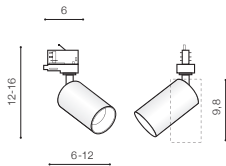

# EIGER TRACK

Track 3 Line

## EIGER TRACK 3 LINE GU10

bulb not included

voltage: 230V	GU10 1x Max. 50W	
IP20	installation: Track 3 Line	<input checked="" type="checkbox"/>
	beam angle: 60°	

COLOUR / NEW INDEX NO.

- BLACK (BK) . . . . . **AZ4205**
- BLACK / GOLD (BK/GO) . . . . . **AZ4206**
- WHITE (WH) . . . . . **AZ4204**