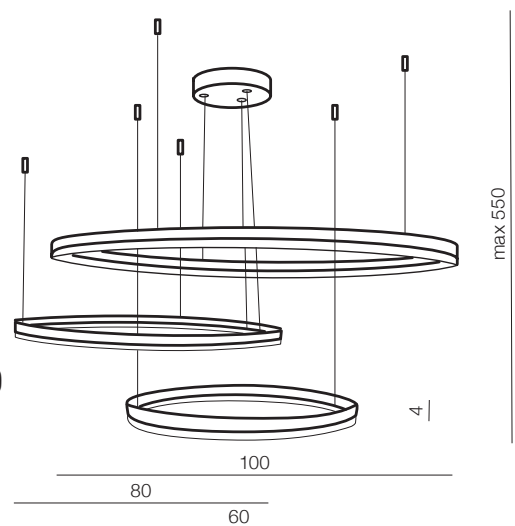

## Halo 40 Wall

- 1 AZ4705 (black)
- 2 AZ4706 (gold)

LED 28W 2200lm 3000K-6000K  
metal/acryl