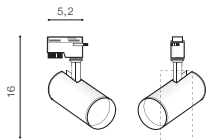

voltage: 230V

LED 10W 800lm

IP20

3000K | 4000K | 6000K CCT

LED

technical

installation: Track 1 Line

specification

beam angle: 40°

COLOUR / NEW INDEX NO.

- BLACK (BK) **AZ4656**
- WHITE (WH) **AZ4657**

SWITCH 3000/4000/5500K

* - EXPLANATION SHORTCUT PAGE 2 (E)