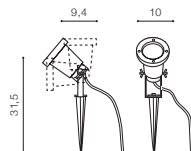

EDVIN / EDWARD IP65

Outdoor lamps

EDVIN

bulb not included

voltage: 230V	GU10 1x MAX 35W	<input type="checkbox"/>
IP65		
	installation place	<input type="checkbox"/>

COLOUR / NEW INDEX NO.

■ BLACK (BK) **AZ4502**

EDWARD

bulb not included

voltage: 230V	GU10 1x MAX 35W	<input type="checkbox"/>
IP65		
	installation place	<input type="checkbox"/>

COLOUR / NEW INDEX NO.

■ BLACK (BK) **AZ4503**