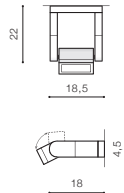

installation place

technical specification

COLOUR / NEW INDEX NO.

- BLACK (BK) **AZ4308**
- DARK GREY (DGR) **AZ2132**
- BRIGHT GREY (BGR) **AZ2133**

BK *

FRAME SPIKE

LED integrated

voltage: 230V