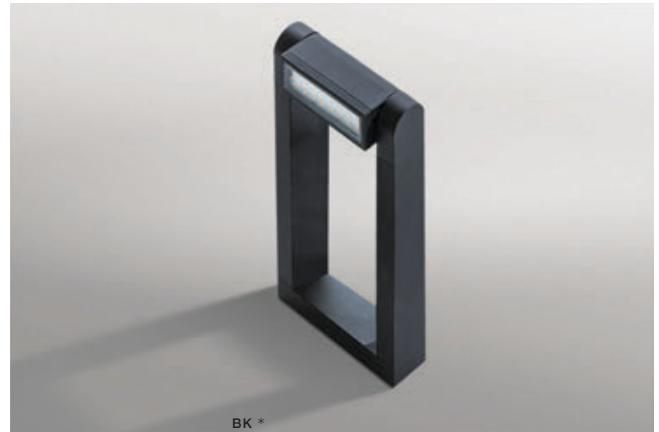

FRAME IP54

Outdoor lamps

BK *

FRAME WALL

LED integrated

voltage: 230V

LED 8W 800lm 3000K

IP54

installation place

technical specification

COLOUR / NEW INDEX NO.

- BLACK (BK) **AZ4308**
- DARK GREY (DGR) **AZ2132**
- BRIGHT GREY (BGR) **AZ2133**

BK *

FRAME SPIKE

LED integrated

voltage: 230V

LED 8W 800lm 3000K

IP54

installation place

technical specification

COLOUR / NEW INDEX NO.

- BLACK (BK) **AZ4307**
- DARK GREY (DGR) **AZ2128**
- BRIGHT GREY (BGR) **AZ2129**

BK *

FRAME 70

LED integrated

voltage: 230V

LED 8W 800lm 3000K

IP54

installation place

technical specification

COLOUR / NEW INDEX NO.

- BLACK (BK) **AZ4305**
- DARK GREY (DGR) **AZ2130**
- BRIGHT GREY (BGR) **AZ2131**