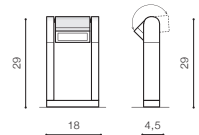

LED 8W 800lm 3000K

IP54

installation place

technical specification

COLOUR / NEW INDEX NO.

- BLACK (BK) **AZ4307**
- DARK GREY (DGR) **AZ2128**
- BRIGHT GREY (BGR) **AZ2129**

BK *

FRAME 70