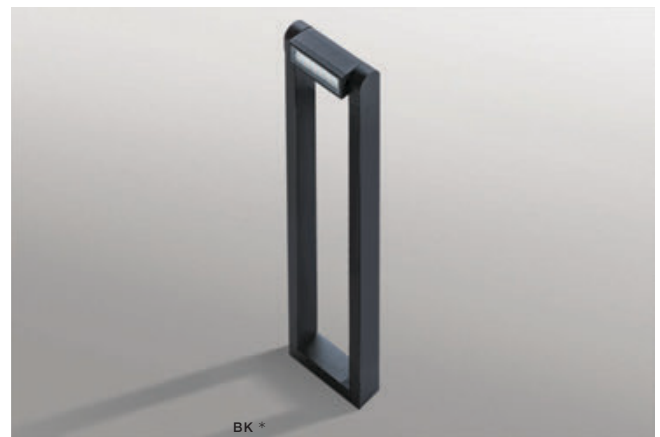

FRAME IP54

Outdoor lamps

BK *

FRAME WALL

LED integrated

voltage: 230V

LED 8W 800lm 3000K

IP54

installation place

technical specification

COLOUR / NEW INDEX NO.

- BLACK (BK) **AZ4308**
- DARK GREY (DGR) **AZ2132**
- BRIGHT GREY (BGR) **AZ2133**

BK *

FRAME SPIKE

LED integrated

voltage: 230V

LED 8W 800lm 3000K

IP54

installation place

technical specification

COLOUR / NEW INDEX NO.

- BLACK (BK) **AZ4307**
- DARK GREY (DGR) **AZ2128**
- BRIGHT GREY (BGR) **AZ2129**

BK *

FRAME 70

LED integrated

voltage: 230V

LED 8W 800lm 3000K

IP54

installation place

technical specification

COLOUR / NEW INDEX NO.

- BLACK (BK) **AZ4305**
- DARK GREY (DGR) **AZ2130**
- BRIGHT GREY (BGR) **AZ2131**