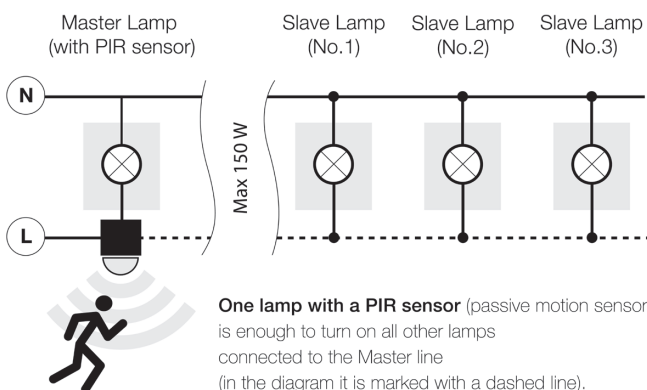

NILS IP44

Outdoor lamps

MASTER SLAVE SYSTEM (OPTION)

* - EXPLANATION SHORTCUT PAGE 2 (E)

NILS WALL

bulb not included

voltage: 230V	E27 1x MAX 13W	
IP44	installation place	

COLOUR / NEW INDEX NO.

■ BLACK (BK) **AZ4478**

NILS WALL SENSOR

bulb not included

voltage: 230V	E27 1x MAX 13W	
IP44	installation place	

COLOUR / NEW INDEX NO.

■ BLACK (BK) **AZ4479**