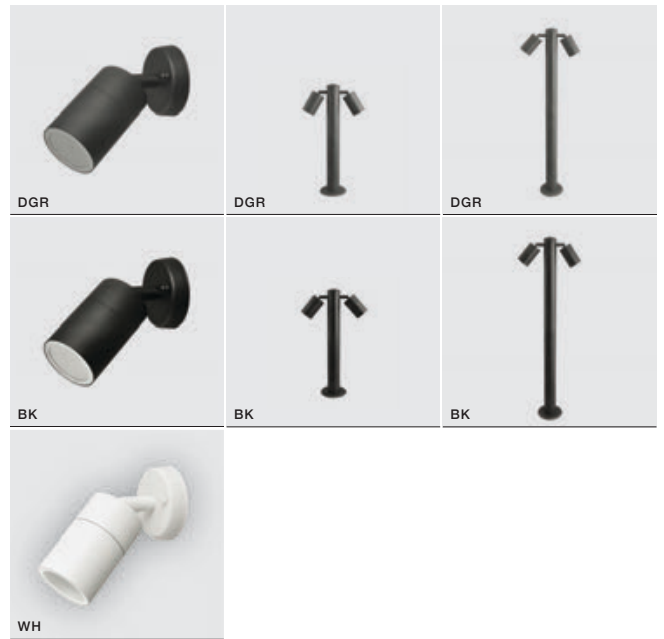

ROLF IP44

Outdoor lamps

ROLF 1 WALL

bulb not included

voltage: 230V	GU10 1x MAX 35W	<input type="checkbox"/>
IP44	installation place	<input type="checkbox"/>

COLOUR / NEW INDEX NO.

- BLACK (BK) **AZ4475**
- DARK GREY (DGR) **AZ4476**
- WHITE (WH) **AZ4477**

ROLF 2 500

bulb not included

voltage: 230V	LED GU10 2x MAX 35W	<input type="checkbox"/>
IP44	installation place	<input type="checkbox"/>

COLOUR / NEW INDEX NO.

- BLACK (BK) **AZ4456**
- DARK GREY (DGR) **AZ4457**

ROLF 2 900

bulb not included

voltage: 230V	LED GU10 2x MAX 35W	<input type="checkbox"/>
IP44	installation place	<input type="checkbox"/>

COLOUR / NEW INDEX NO.

- BLACK (BK) **AZ4458**
- DARK GREY (DGR) **AZ4459**