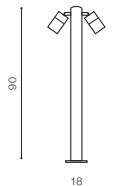

ROLF IP44

Outdoor lamps

ROLF 1 WALL

bulb not included

voltage: 230V	GU10 1x MAX 35W	<input type="checkbox"/>
IP44	installation place	<input type="checkbox"/>

COLOUR / NEW INDEX NO.

- BLACK (BK) **AZ4475**
- DARK GREY (DGR) **AZ4476**
- WHITE (WH) **AZ4477**

ROLF 2 500

bulb not included

voltage: 230V	LED GU10 2x MAX 35W	<input type="checkbox"/>
IP44	installation place	<input type="checkbox"/>

COLOUR / NEW INDEX NO.

- BLACK (BK) **AZ4456**
- DARK GREY (DGR) **AZ4457**

ROLF 2 900

bulb not included

voltage: 230V	LED GU10 2x MAX 35W	<input type="checkbox"/>
IP44	installation place	<input type="checkbox"/>

COLOUR / NEW INDEX NO.

- BLACK (BK) **AZ4458**
- DARK GREY (DGR) **AZ4459**