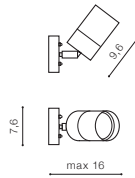

ROLF IP44

Outdoor lamps

ROLF 1 WALL

bulb not included

voltage: 230V	GU10 1x MAX 35W	<input type="checkbox"/>
IP44	installation place	<input type="checkbox"/>

COLOUR / NEW INDEX NO.

- BLACK (BK) **AZ4475**
- DARK GREY (DGR) **AZ4476**
- WHITE (WH) **AZ4477**