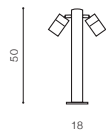

ROLF IP44

Outdoor lamps

ROLF 1 WALL

bulb not included

voltage: 230V	GU10 1x MAX 35W	<input type="checkbox"/>
IP44	installation place	<input type="checkbox"/>

COLOUR / NEW INDEX NO.

- BLACK (BK) **AZ4475**
- DARK GREY (DGR) **AZ4476**
- WHITE (WH) **AZ4477**

ROLF 2 500

bulb not included

voltage: 230V	LED GU10 2x MAX 35W	<input type="checkbox"/>
IP44	installation place	<input type="checkbox"/>

COLOUR / NEW INDEX NO.

- BLACK (BK) **AZ4456**
- DARK GREY (DGR) **AZ4457**