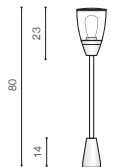

RASMUS IP65

Outdoor lamps

RASMUS WALL

bulb not included

voltage: 230V	E27 1x MAX 15W	<input checked="" type="checkbox"/>
IP65	installation place	<input checked="" type="checkbox"/>

COLOUR / NEW INDEX NO.

■ BLACK (BK) **AZ4482**

RASMUS

bulb not included

voltage: 230V	E27 1x MAX 15W	<input checked="" type="checkbox"/>
IP65	installation place	<input checked="" type="checkbox"/>

COLOUR / NEW INDEX NO.

■ BLACK (BK) **AZ4483**

* - EXPLANATION SHORTCUT PAGE 2 (E)