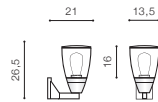

RASMUS IP65

Outdoor lamps

RASMUS WALL

bulb not included

voltage: 230V	E27 1x MAX 15W	<input checked="" type="checkbox"/>
IP65	installation place	<input checked="" type="checkbox"/>

COLOUR / NEW INDEX NO.

■ BLACK (BK) **AZ4482**

RASMUS

bulb not included

voltage: 230V	E27 1x MAX 15W	<input checked="" type="checkbox"/>
IP65	installation place	<input checked="" type="checkbox"/>

COLOUR / NEW INDEX NO.

■ BLACK (BK) **AZ4483**

* - EXPLANATION SHORTCUT PAGE 2 (E)