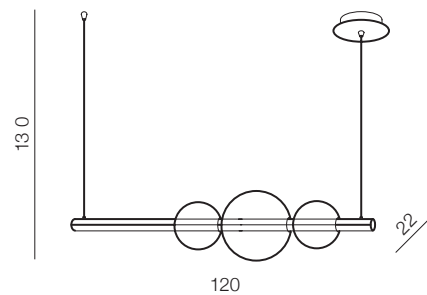

Sandra  
DIMM

7

new

**Sandra 1 dimm** LED**AZ3351**

(black)

LED 36W 3600lm 3000K dimmable  
glass/acrylic**Sandra 3 dimm** LED

- 1 **AZ3352** (black)
- new 2 **AZ4426** (white)
- new 3 **AZ4427** (gold)

LED 48W 4800lm DIMM 3000K  
metal/glass