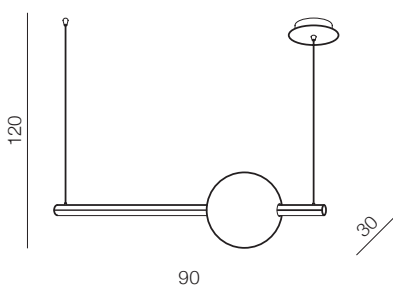

Sandra  
DIMM

7

new

**Sandra 1 dimm** LED**AZ3351**

(black)

LED 36W 3600lm 3000K dimmable  
glass/acrylic**Sandra 3 dimm** LED

- 1 **AZ3352** (black)
- new 2 **AZ4426** (white)
- new 3 **AZ4427** (gold)

LED 48W 4800lm DIMM 3000K  
metal/glass