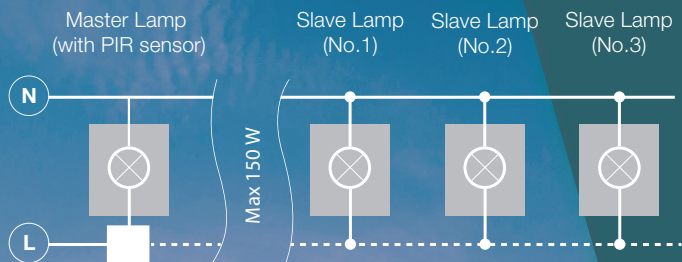

CIVITA IP54

Outdoor lamps

CIVITA

LED integrated

voltage: 230V	LED 12W 800lm 3000K	
IP54	installation place	
technical specification		

COLOUR / NEW INDEX NO.

■ DARK GREY (DGR) **AZ4361**

CIVITA SENSOR

LED integrated

voltage: 230V	LED 12W 800lm 3000K	
IP54	installation place	
technical specification		

COLOUR / NEW INDEX NO.

■ DARK GREY (DGR) **AZ4360**

MASTER SLAVE SYSTEM (OPTION)

One lamp with a PIR sensor (passive motion sensor) is enough to turn on all other lamps connected to the Master line (in the diagram it is marked with a dashed line).