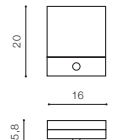

CIVITA IP54

Outdoor lamps

LED integrated

voltage: 230V	LED 12W 800lm 3000K	
IP54	installation place	
technical specification		

COLOUR / NEW INDEX NO.

■ DARK GREY (DGR) **AZ4361**

LED integrated

voltage: 230V	LED 12W 800lm 3000K	
IP54	installation place	
technical specification		

COLOUR / NEW INDEX NO.

■ DARK GREY (DGR) **AZ4360**

MASTER SLAVE SYSTEM (OPTION)

One lamp with a PIR sensor (passive motion sensor) is enough to turn on all other lamps connected to the Master line (in the diagram it is marked with a dashed line).

* EXPLANATION SHEET IS AVAILABLE