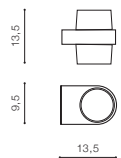

BK *

LARS SQUARE 3000K / 4000K

LED integrated

voltage: 230V	LED 13W 1000lm 3000K	
IP44	LED 13W 1000lm 4000K	
technical specification		installation place

COLOUR / NEW INDEX NO.

- 3000K BLACK (BK) **AZ4506**
- 4000K BLACK (BK) **AZ4507**