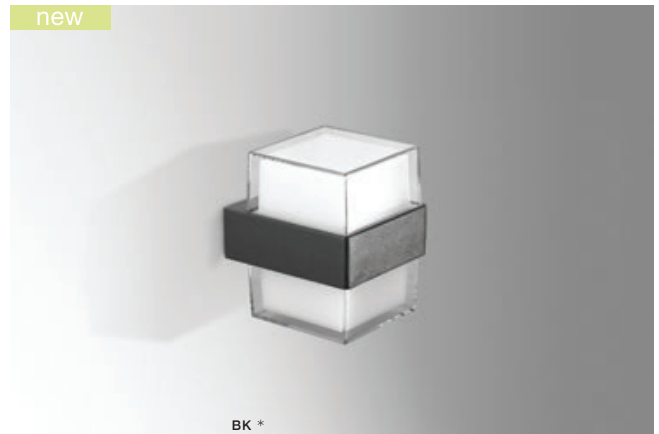

LARS IP54

104

Outdoor lamps

BK *

LARS ROUND WALL 3000K / 4000K

LED integrated

voltage: 230V	LED 13W 1000lm 3000K	
IP44	LED 13W 1000lm 4000K	
technical specification		installation place

COLOUR / NEW INDEX NO.

- 3000K BLACK (BK) **AZ4504**
- 4000K BLACK (BK) **AZ4505**

BK *

LARS SQUARE 3000K / 4000K

LED integrated

voltage: 230V	LED 13W 1000lm 3000K	
IP44	LED 13W 1000lm 4000K	
technical specification		installation place

COLOUR / NEW INDEX NO.

- 3000K BLACK (BK) **AZ4506**
- 4000K BLACK (BK) **AZ4507**

* - EXPLANATION SHORTCUT PAGE 2 (E)