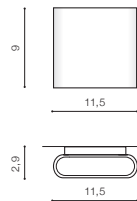

IP54

technical

specification

installation place

COLOUR / NEW INDEX NO.

- DARK GREY (DGR) **AZ2180**
- WHITE (WH). **AZ2179**
- BLACK (BK). **AZ4339**

CREMONA M

LED integrated